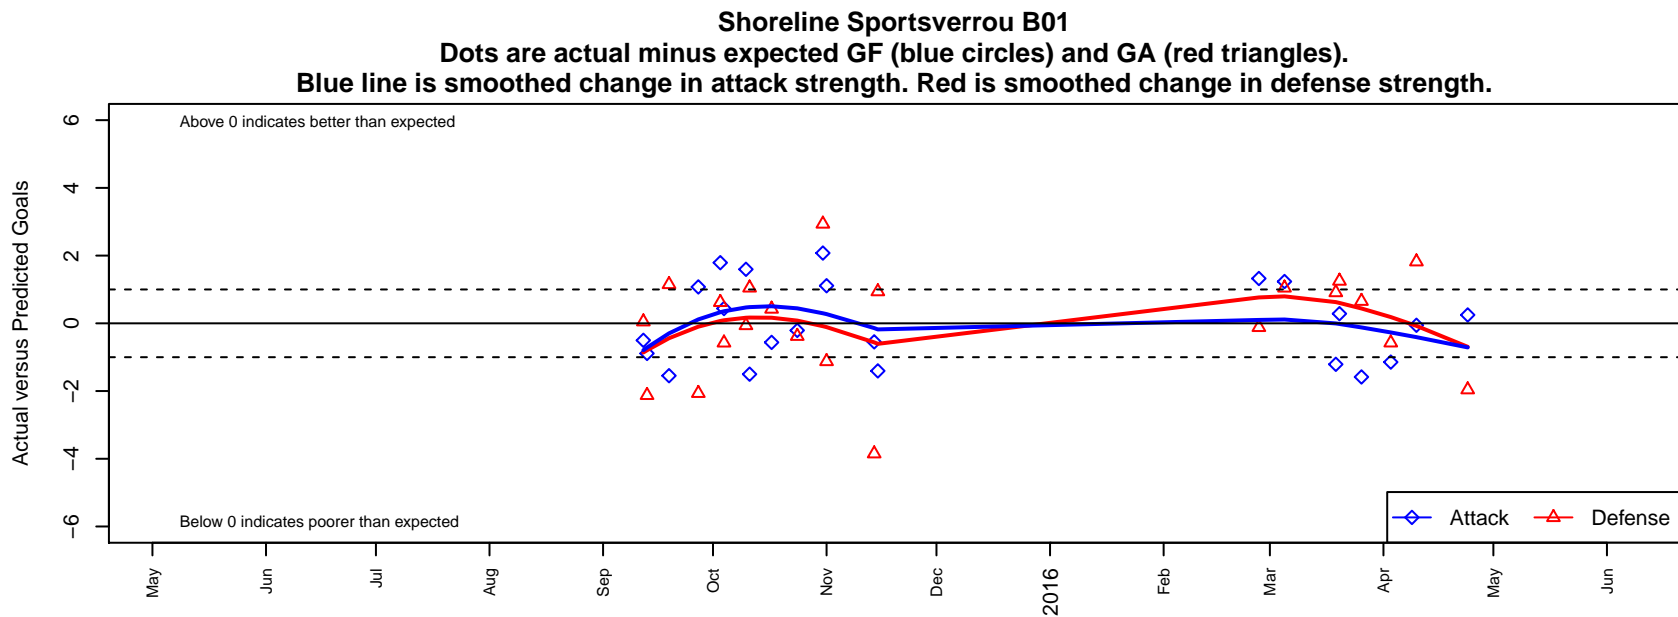

Shoreline Sportsverrou B01

Shoreline Sportsverrou
 Shoreline, WA
 B01 total strength=1050
 attack=3.1 defense=1.82
 fall league = PSPL Classic 1 U14
 spr league = Spr PSPL Classic 2 U14

alt names used:
 Shoreline Sports Club Verrou B01
 Shoreline Sports Club Verrou B01

Venues played:
 2015 PSPL Classic 1 U14
 2015 Spr PSPL Classic 2 U14

**attack and defense variance (black dot)
relative to other teams
and top 10 in region**

**attack and defense rating
relative to others at age
and all opponents in last 13 months**