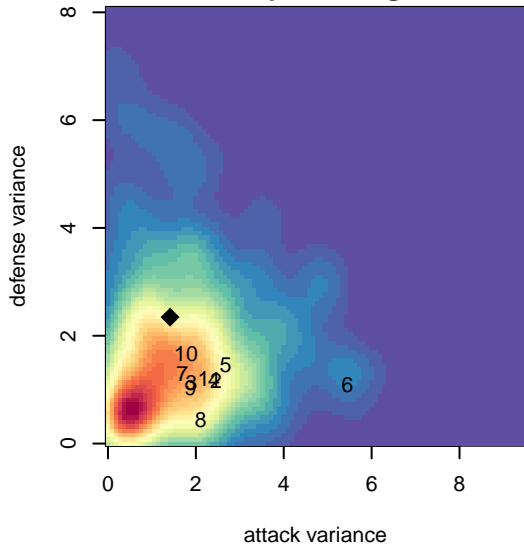

Shoreline Sportsverrou B01

Shoreline Sportsverrou
 Shoreline, WA
 B01 total strength=1050
 attack=3.1 defense=1.82
 fall league = PSPL Classic 1 U14
 spr league = Spr PSPL Classic 2 U14

alt names used:
 Shoreline Sports Club Verrou B01
 Shoreline Sports Club Verrou B01

Venues played:
 2015 PSPL Classic 1 U14
 2015 Spr PSPL Classic 2 U14

**attack and defense variance (black dot)
relative to other teams
and top 10 in region**

**attack and defense rating
relative to others at age
and all opponents in last 13 months**