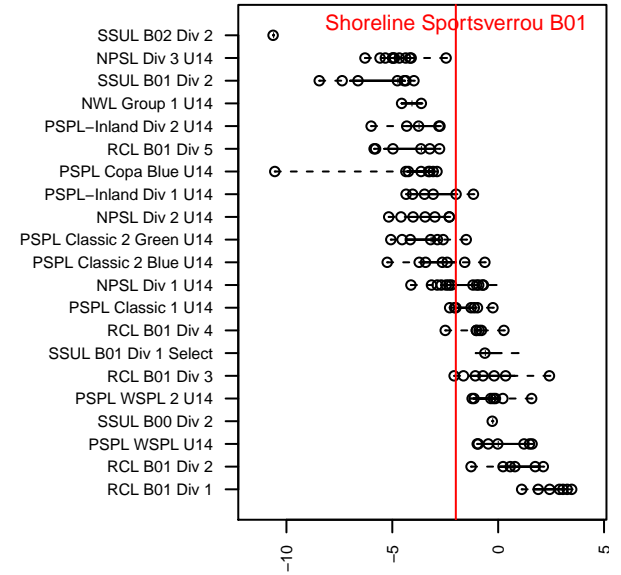

Shoreline Sportsverrou B01

Shoreline Sportsverrou
 Shoreline, WA
 B01 total strength=1050
 attack=3.1 defense=1.82
 fall league = PSPL Classic 1 U14
 spr league = Spr PSPL Classic 2 U14

alt names used:
 Shoreline Sports Club Verrou B01
 Shoreline Sports Club Verrou B01

Venues played:
 2015 PSPL Classic 1 U14
 2015 Spr PSPL Classic 2 U14

**attack and defense variance (black dot)
relative to other teams
and top 10 in region**

**attack and defense rating
relative to others at age
and all opponents in last 13 months**