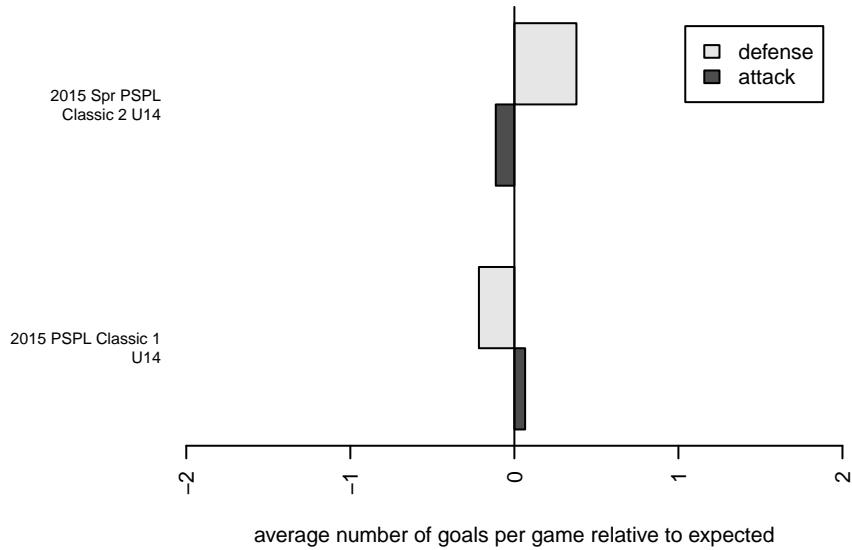

Performance relative to 13 month average