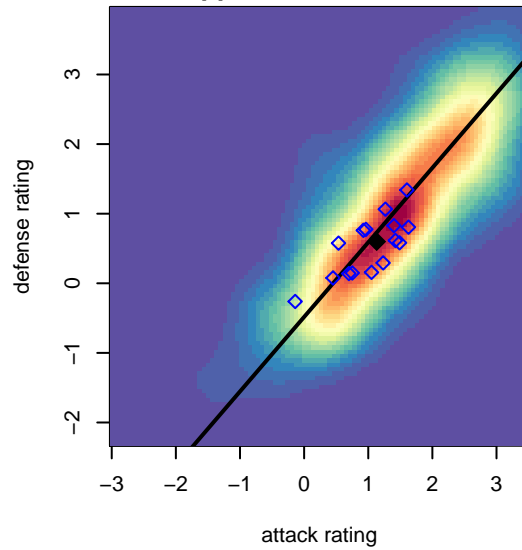

Shoreline Sportsverrou B01

Shoreline Sportsverrou
 Shoreline, WA
 B01 total strength=1050
 attack=3.1 defense=1.82
 fall league = PSPL Classic 1 U14
 spr league = Spr PSPL Classic 2 U14

alt names used:
 Shoreline Sports Club Verrou B01
 Shoreline Sports Club Verrou B01

Venues played:
 2015 PSPL Classic 1 U14
 2015 Spr PSPL Classic 2 U14

**attack and defense variance (black dot)
relative to other teams
and top 10 in region**

**attack and defense rating
relative to others at age
and all opponents in last 13 months**