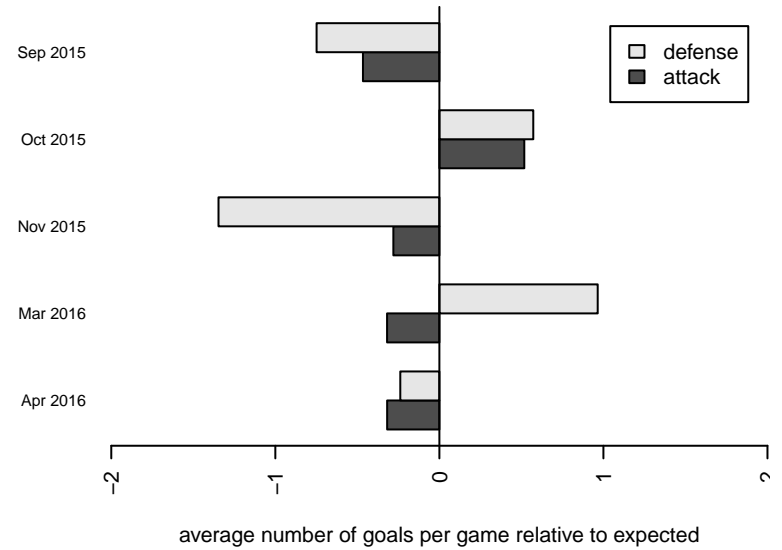

Performance relative to 13 month average